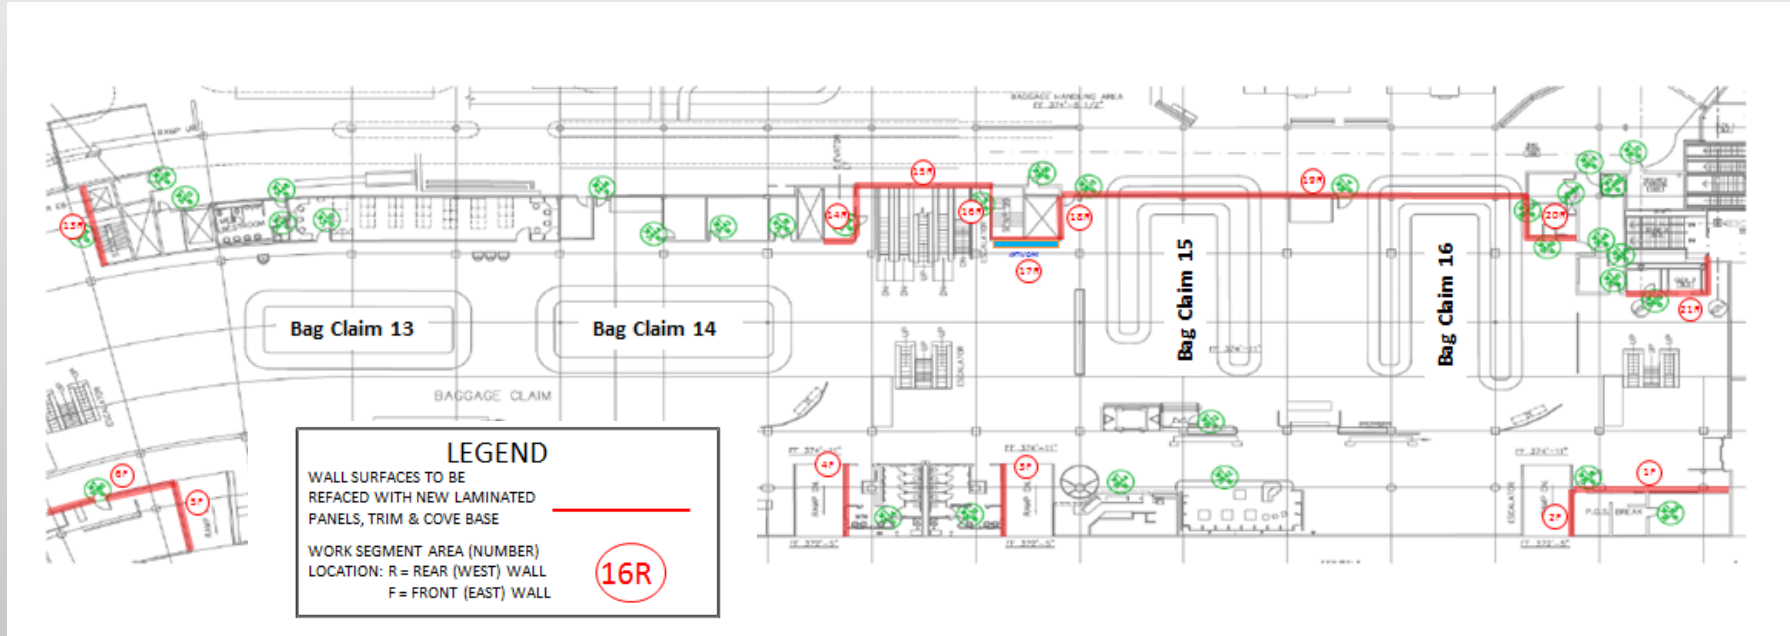

Baggage Claim Wall Panel Replacement

May 9, 2017

Panel Replacement Drawings

South Central Baggage Claim 8 & 9

Panel Replacement Drawings

Central Baggage Claim 10 - 12

Panel Replacement Drawings

North Baggage Claim 13 - 16

Baggage Claim

Old Green Panels Meet New Silver Panels – South Central Baggage Claim

Baggage Claim

Ramps to Curbside - Before and After

Baggage Claim

Comparison of Old and New