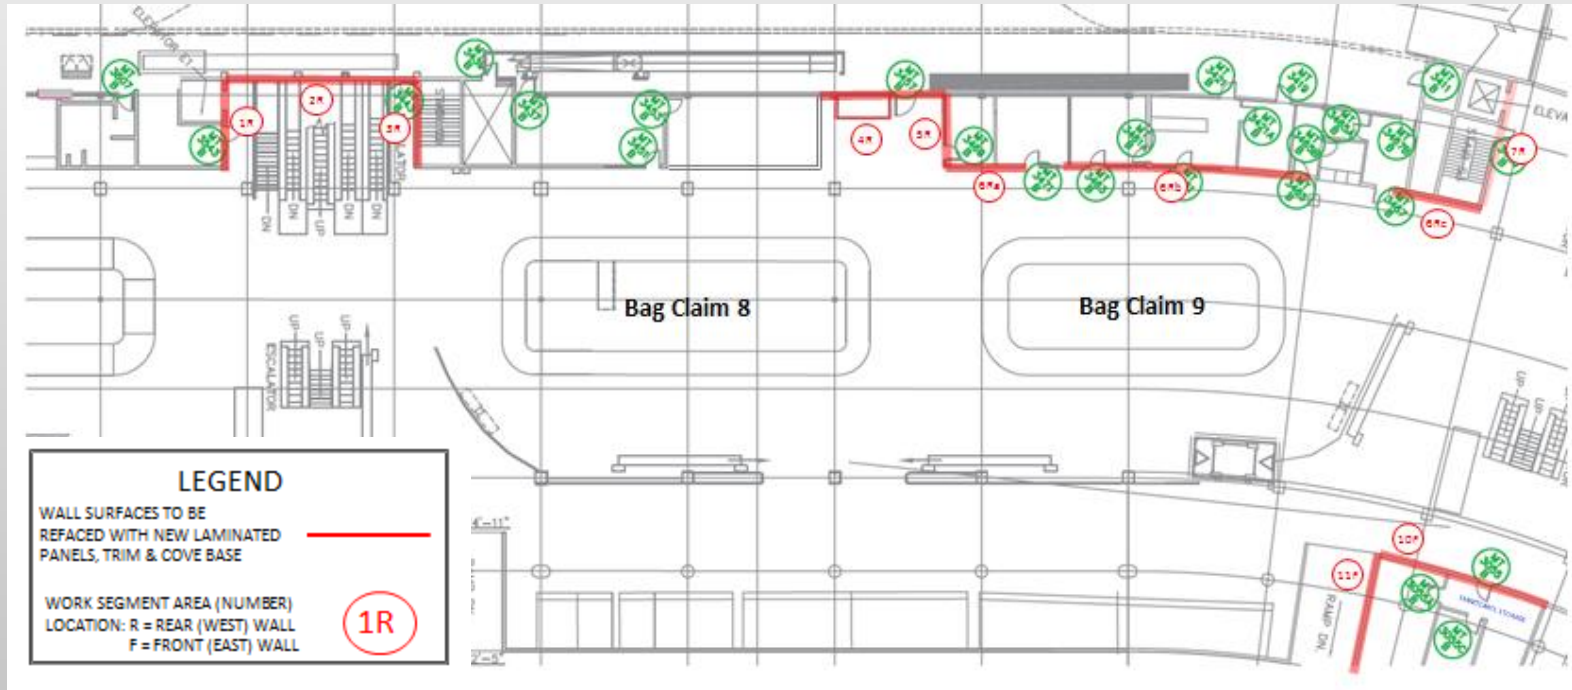

Baggage Claim Wall Panel Replacement

May 9, 2017

Panel Replacement Drawings

South Central Baggage Claim 8 & 9

Panel Replacement Drawings

Central Baggage Claim 10 - 12

Panel Replacement Drawings

North Baggage Claim 13 - 16

Baggage Claim

Old Green Panels Meet New Silver Panels – South Central Baggage Claim

Baggage Claim

Ramps to Curbside - Before and After

Baggage Claim

Comparison of Old and New